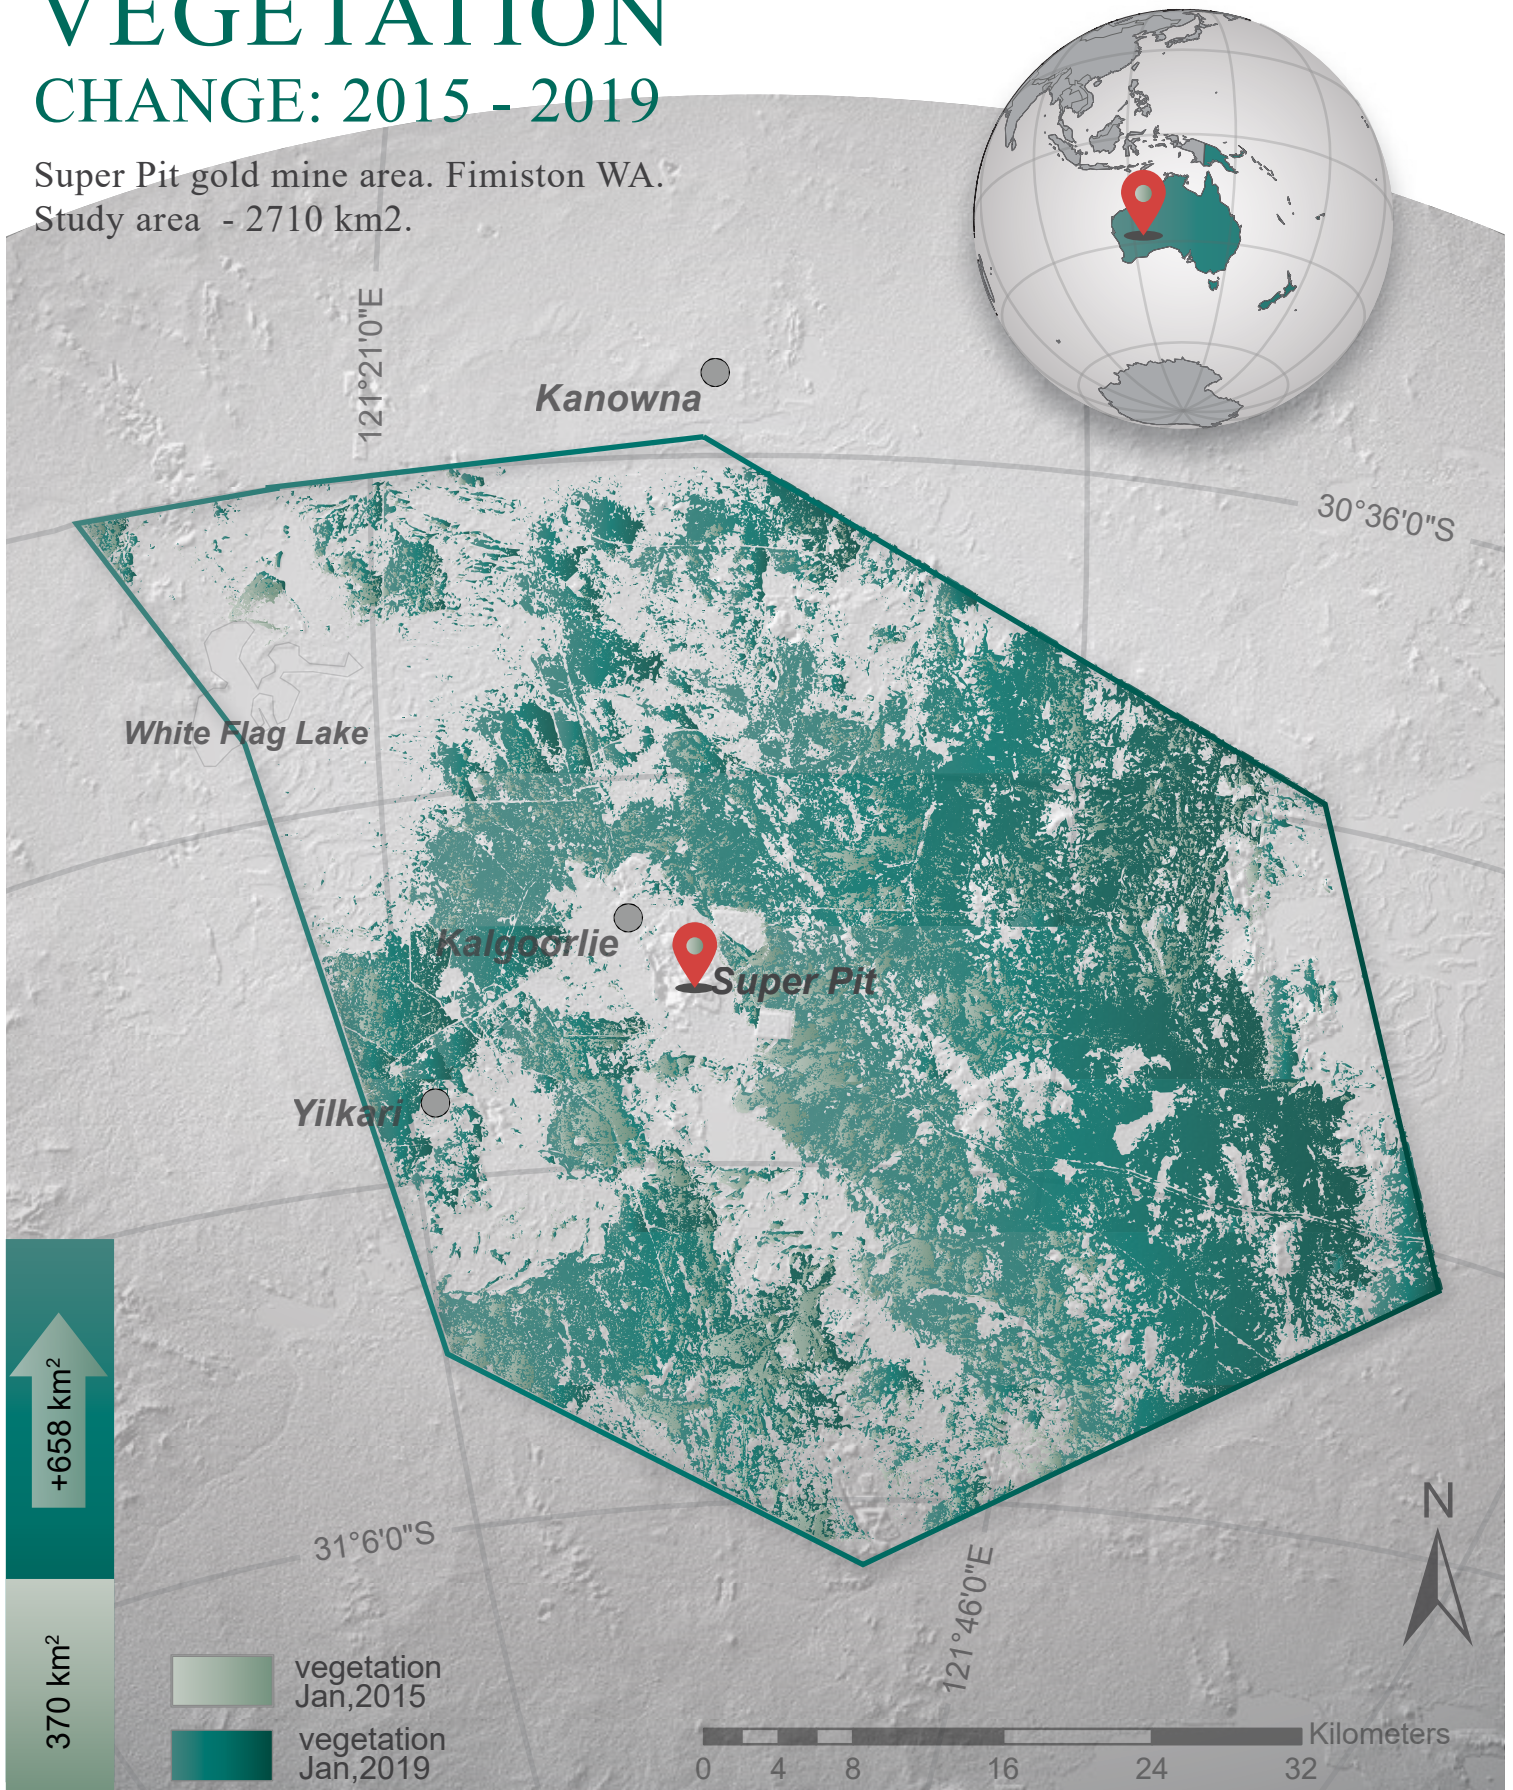

VEGETATION CHANGE: 2015 - 2019

Super Pit gold mine area. Fimiston WA.
Study area - 2710 km².

Date : 5/11/2019. Author: Bella Geinke

Source: Esri, USGS; NASA Earthdata. GCS: WGS_1984_UTM_Zone_51N. Projection: Transverse_Mercator
Project was created under ESRI student license and could not be distributed in any money involved projects.